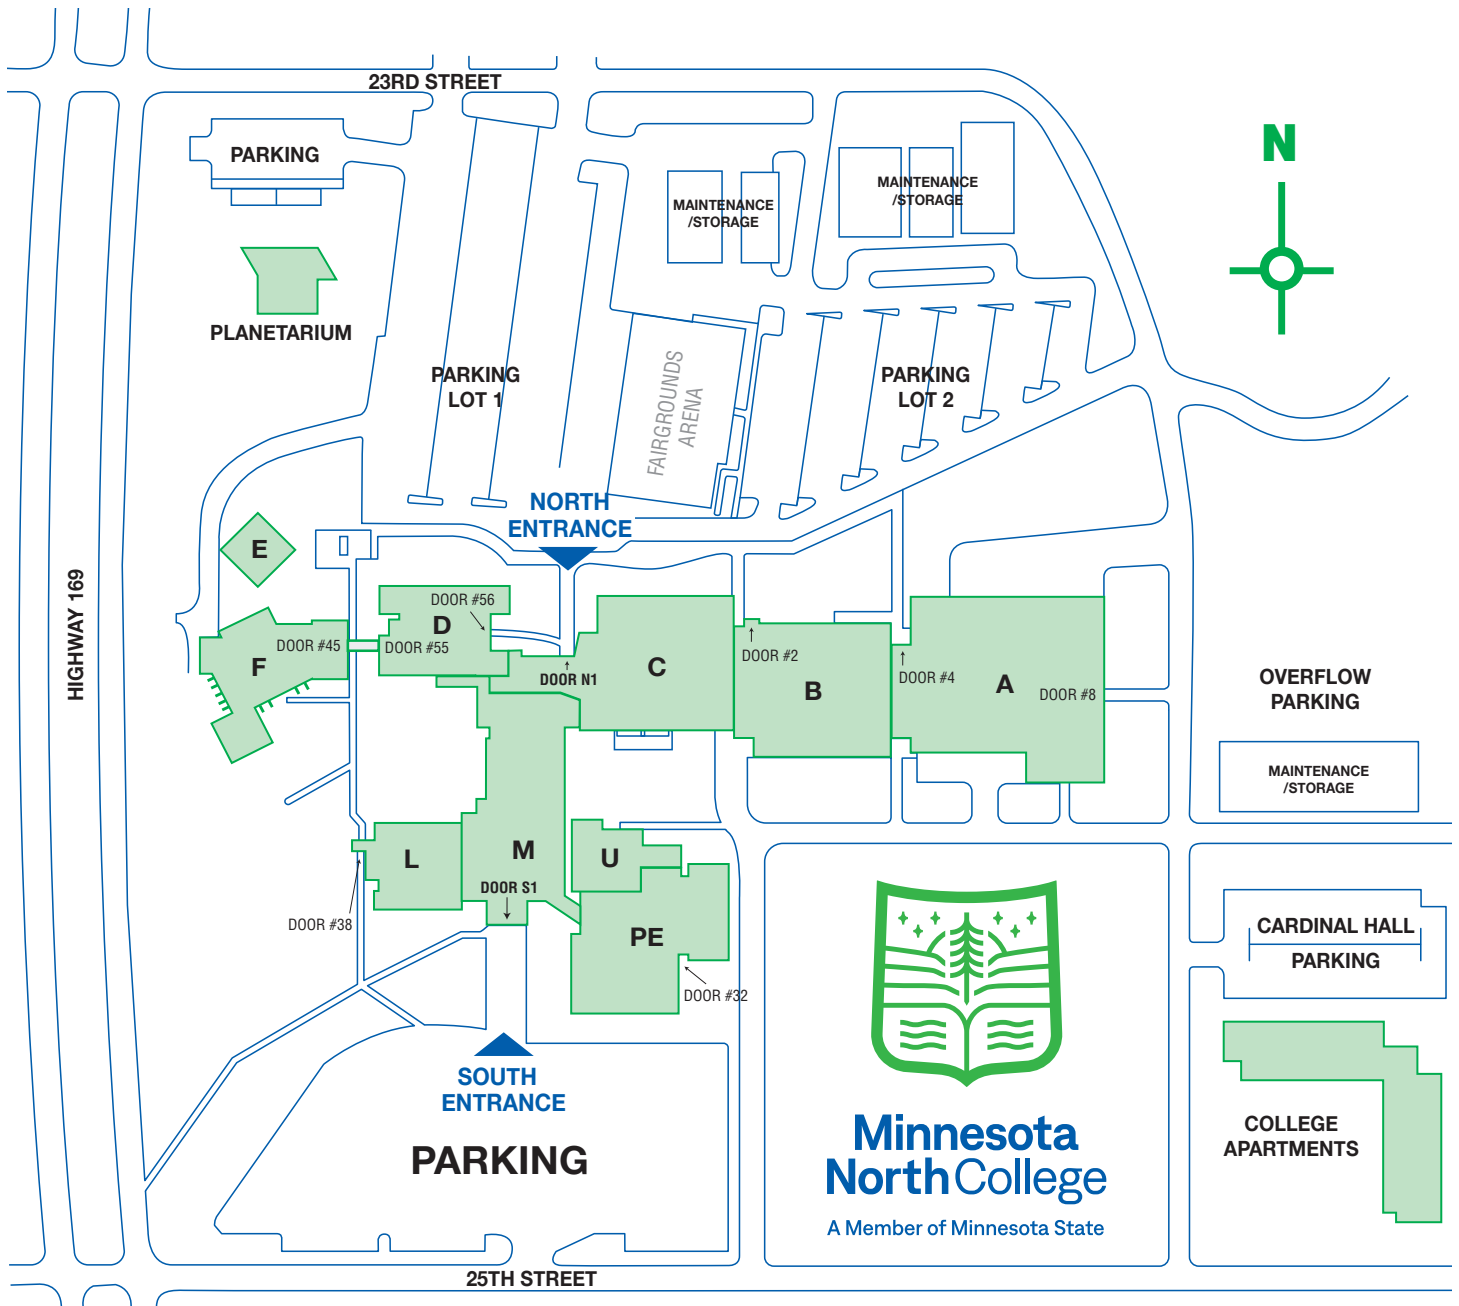

HIBBING CAMPUS MAP

1515 E. 25th Street • Hibbing, Minnesota 55746 • 218-403-9200

- A.** Automotive Technician, Diesel Mechanics, Welding Shop
- B.** Lower level: Electrical Maintenance, Heating and Cooling Technician
Upper level: Law Enforcement, Telepresence Room
- C.** Lower Level: Culinary Arts, Dental Assisting, Medical Laboratory Technician, U of M Dental Clinic
Upper Level: Computer Lab, IT Networking & Security, Nursing, Simulation Labs, Technology Support
- D.** Business, Math, Psychology, Sciences
- E.** Ceramics
- F.** English, Fine Arts, Social Sciences, Theater
- L.** Upper Level: Bookstore, Business Office, Administrative Offices, President's Office
Lower Level: Customized Training Solutions
- M.** Academic Center, Library, Veteran's Services, Student Services including: Admissions, Financial Aid, Registrar, Institutional and Student Support Services Counselors and Advisors, Human Resources
- PE.** Athletics, Cardio Room, Physical Education Department, Weight Room, Gymsnasiums
- U.** Facility Maintenance