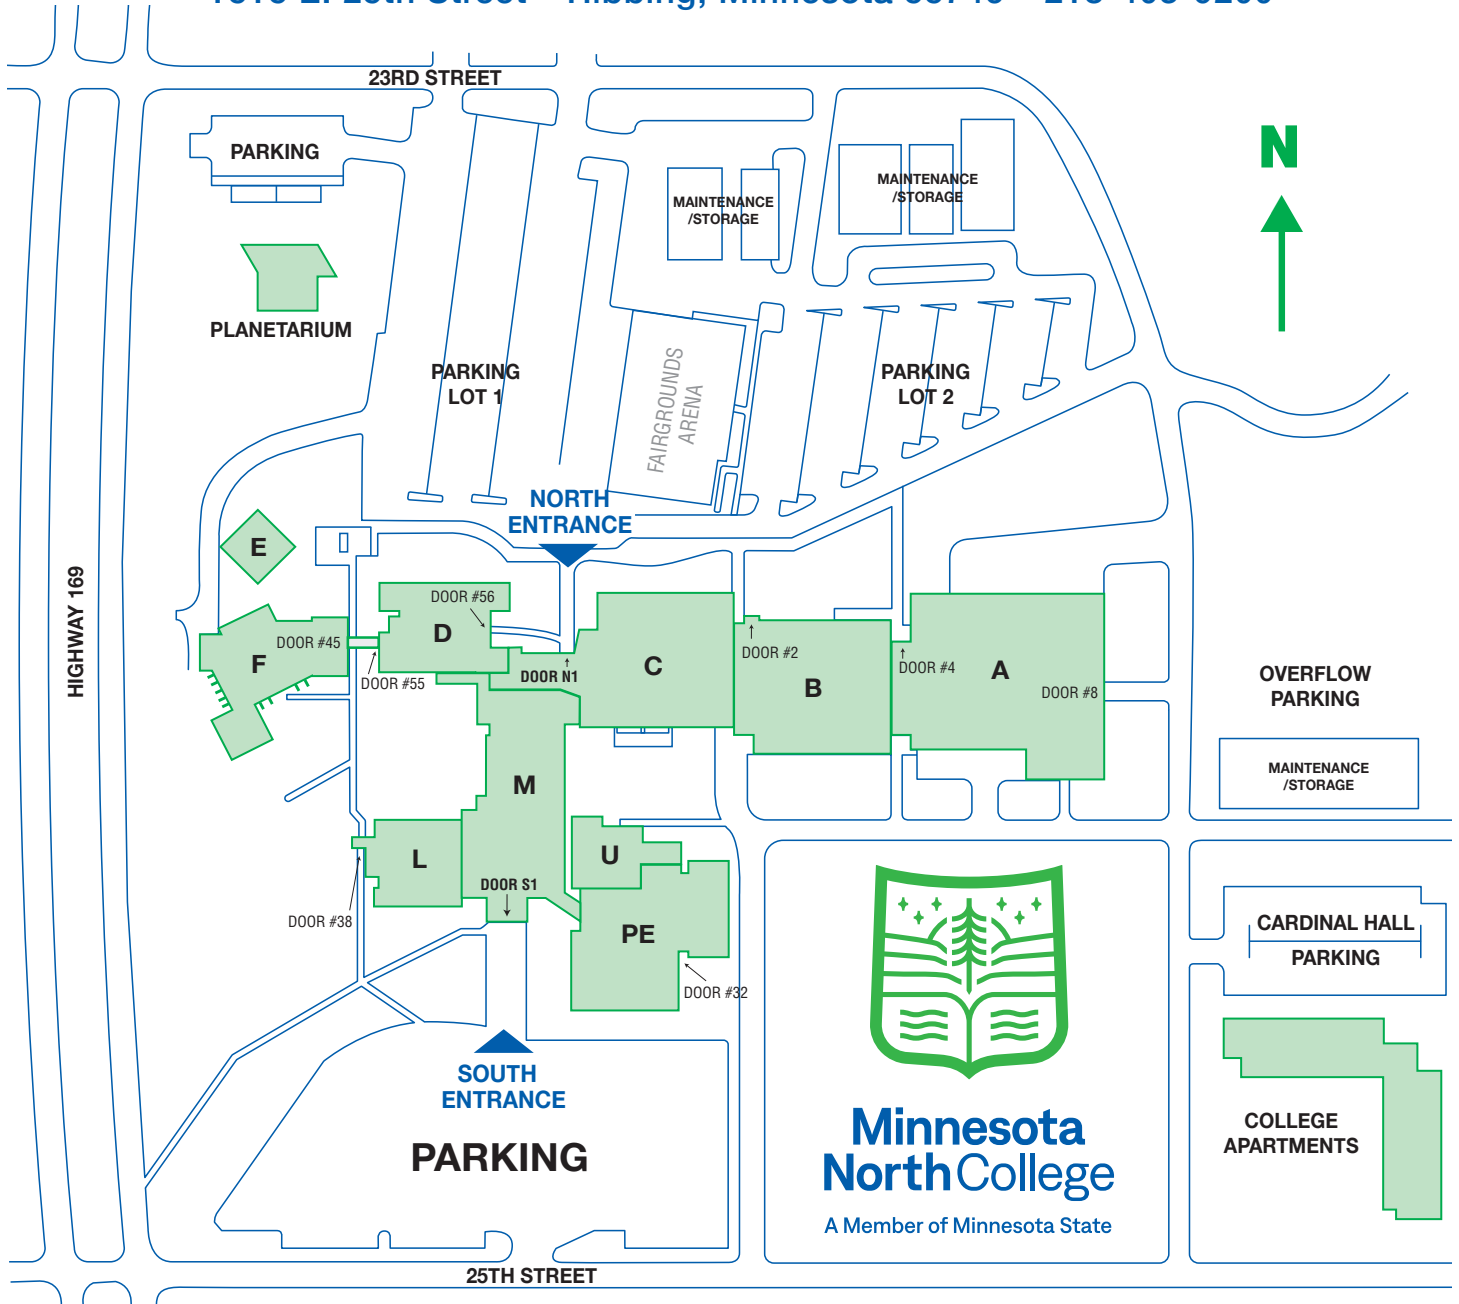

HIBBING CAMPUS MAP

1515 E. 25th Street • Hibbing, Minnesota 55746 • 218-403-9200

A. Magajna Hall

Automotive Technician, Diesel Mechanics, Welding Shop

B. Lower level: Electrical Maintenance, Heating and Cooling Technician

Upper level: Law Enforcement, Telepresence Room

C. Mosley Hall

Lower Level: Culinary Arts, Dental Assisting, Medical Laboratory Technician, U of M Dental Clinic

Upper Level: Computer Lab, IT Networking & Security, Nursing, Simulation Labs, Technology Support

D. Palcich-Ongaro Hall

Business, Math, Psychology, Sciences

E. Goodman Ceramic Building

F. Rolfzen-Higgins Hall

English, Fine Arts, Social Sciences, Theater

L. Victor Power Administrative Building

Upper Level: Bookstore, Business Office, Administrative Offices, President's Office

PE. Van Tassel Athletic Center

Athletics, Cardio Room, Physical Education Department, Weight Room, Gymnasiums

U. Facility Maintenance